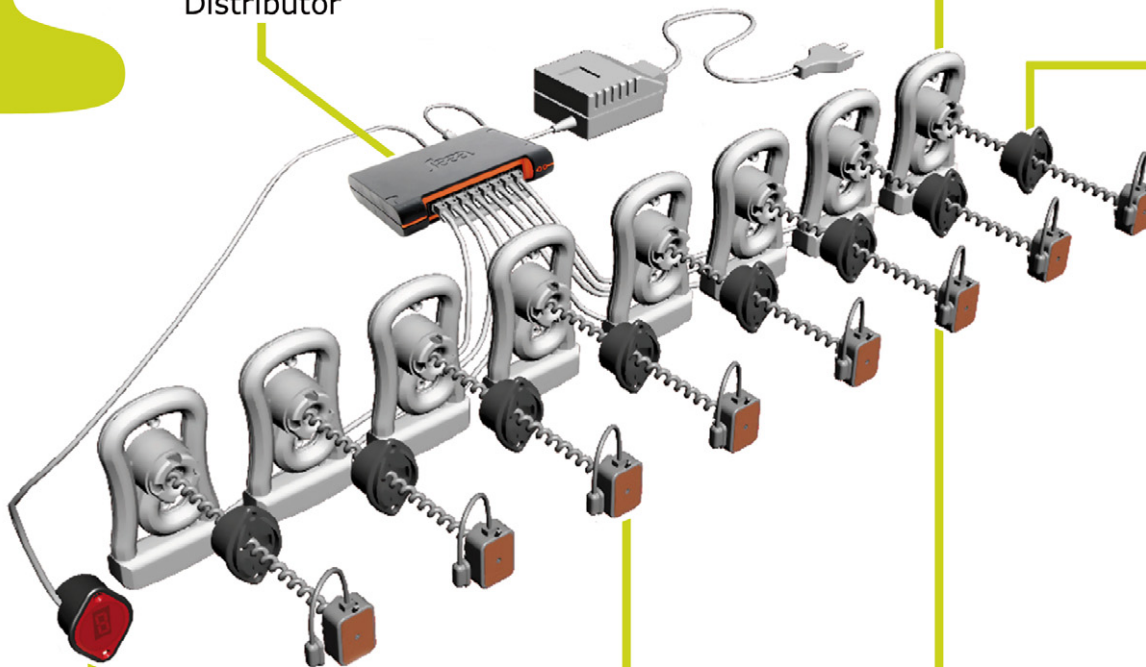

# Magnetic presentation solution SAAA

Altea 3 control unit (8 pts)

Altea 3 BUS control unit (80 pts with distributor)

Distributor

Cassette with 4 wires cable

Marketing magnet holster

Vertical or horizontal Bent tulip

Straight tulip

90° tulip

IR receiver 2D

IR receiver

IR keys

Multi-usage sensor

Photo sensor head

Monopoint sensor

Coiled Nano sensor

Straight Nano sensor